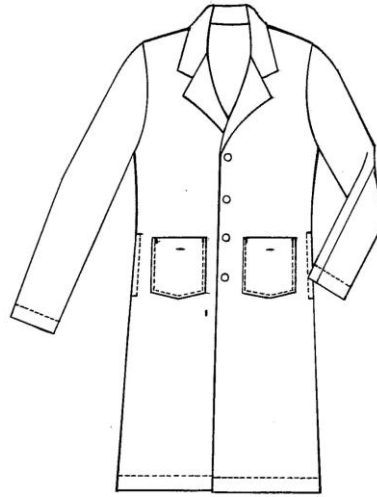

L18M

Male 65/35 All Gripper Lab Coat
Brand Pinnacle Image

Finished Measurement

Alpha Sizing	XXS	XS	S	M	L	XL	2X	3X	4X	5X	6X	
Numeric Sizing	30	34	38	42	46	50	54	58	62	66	70	Tolerance
C Back Length to bottom	38 3/4	39 1/4	39 3/4	40 1/4	40 3/4	41 1/4	41 3/4	42 1/4	42 3/4	43 1/4	43 3/4	+/- 1/2"
Back Length to waist - TALLS	40 3/4	41 1/4	41 3/4	42 1/4	42 3/4	43 1/4	43 3/4	44 1/4	44 3/4	45 1/4	45 3/4	+/- 1/2"
Front Chest (at bottom of armhole)	18 1/2	20 1/2	22 1/2	24 1/2	26 1/2	28 1/2	30 1/2	32 1/2	34 1/2	36 1/2	38 1/2	+/- 1/4"
Across Shoulder	16 7/8	18 1/8	19 3/8	20 5/8	21 7/8	23 1/8	24 3/8	25 5/8	26 7/8	28 1/8	29 3/8	+/- 1/4"
Sleeve Inseam (bottom of cuff)	18	18	18	17 27/32	17 17/32	17 7/32	16 29/32	16 19/32	16 9/32	15 31/32	15 21/32	+/- 1/4"
Sleeve Inseam (botto of cuff) - TALLS	19 1/2	19 1/2	19 1/2	19 11/32	19 1/32	18 23/32	18 13/32	18 3/32	17 25/32	17 15/32	17 5/32	+/- 1/4"
Cuff Length	10 3/4	11 1/4	11 3/4	12 1/4	12 3/4	13 1/4	13 3/4	14 1/4	14 3/4	15 1/4	15 3/4	+/- 1/8"
Armhole at seam	18 7/8	20 1/8	21 3/8	22 25/32	24 11/32	25 29/32	27 15/32	29 1/32	30 19/32	32 5/32	33 23/32	+/- 1/4"