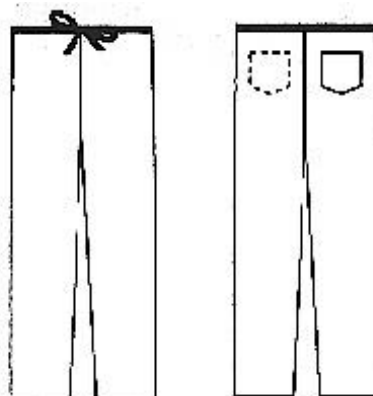

EconoBlen™ Scrub Pants Sizing Guide

| Finished Size Dimension (Inches) | XS | S | M | L | XL | 2X | 3XL | 4XL | 5XL |
|----------------------------------|---------|---------|---------|---------|---------|---------|---------|---------|---------|
| Waist Relaxed | 36 ½ | 40 | 43 | 46 ½ | 50 | 54 | 58 | 62 | 66 |
| Rise in the Front | 13 | 14 | 15 | 15 ½ | 16 | 16 ½ | 17 | 18 | 19 |
| Rise in the Back | 14 ½ | 16 | 17 | 17 ½ | 18 | 18 ½ | 19 | 20 | 21 |
| Inseam | 29 | 30 | 30 ½ | 31 | 31 ½ | 32 | 32 ½ | 34 | 35 |
| Outseam | 41 | 42 ½ | 44 ½ | 45 | 46 ½ | 47 ½ | 48 | 49 | 50 |
| Thigh | 25 | 26 ½ | 28 | 30 | 31 ½ | 33 | 35 ½ | 39 | 42 |
| Leg Opening | 18 ½ | 19 ½ | 20 | 20 ½ | 21 | 21 ½ | 22 ½ | 23 ½ | 24 ½ |
| Waist to Pocket Opening | 4.6 | 4.6 | 4.6 | 4.6 | 4.6 | 4.6 | 4.6 | 4.6 | 4.6 |
| Pocket Size | 6 ½ x 8 | 6 ½ x 8 | 6 ½ x 8 | 6 ½ x 8 | 6 ½ x 8 | 6 ½ x 8 | 6 ½ x 8 | 6 ½ x 8 | 6 ½ x 8 |

*Allow ½" (+ / -) Tolerance