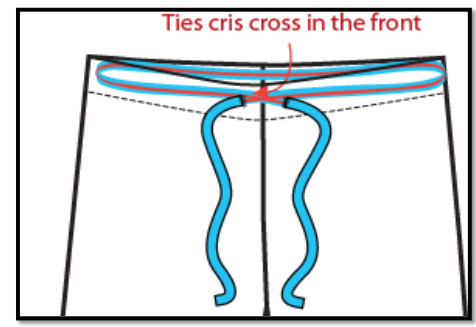

ITEM	SPNTT180	DESCRIPTION	Reversible Unisex Scrub Pant
------	----------	-------------	------------------------------

DIMENSIONAL SPECIFICATION																	
Points of Measurement	XS	S	M	L	XL	2XL	3XL	4XL	5XL								Tol.
	INCHES																+ / -
A] WAIST	35"	39"	43"	47"	51"	55"	59"	63"	67"								+/- 1
B] FRONT RISE	13"	13.5"	14"	14.5"	15"	15.5"	16"	16.5"	17"								+/- 1
C] BACKRISE	15"	15.5"	16"	16.5"	17"	17.5"	18"	18.5"	19"								+/- 1/2
D] INSEAM	30.75"	30.75"	30.75"	31"	31"	31"	31"	31"	31"								+/- 1/2
E] LEG OPENING	16.5"	17.5"	18.5"	19.5"	20.5"	21.5"	22.5"	23.5"	24.5"								+/- 1/2
F] POCKETS	6.5"X6.5"	6.5"X6.5"	6.5"X6.5"	6.5"X6.5"	6.5"X6.5"	6.5"X6.5"	6.5"X6.5"	6.5"X6.5"	6.5"X6.5"								+/- 1/2
G] BELT LENGTH	48"	52"	56"	60"	64"	68"	72"	76"	80"								+/- 1
H] WAIST HEM	1"	1"	1"	1"	1"	1"	1"	1"	1"								
I] BOTTOM HEM	0.5"	0.5"	0.5"	0.5"	0.5"	0.5"	0.5"	0.5"	0.5"								
M] POCKET DISTANCE FROM WAIST	4.25"	4.25"	4.25"	4.25"	4.25"	4.25"	4.25"	4.25"	4.25"								
N] DRAWSTRING COLOR CODE	YELLOW	WHITE	GREEN	CIEL BLUE	TAN	WINE	BROWN	WHITE									

(O) side length	43"	43.5"	44"	45"	45.5"	46"	46.5"	47"										
(P) 1/2 THIGH : 5" from crotch	11 5/8 "	12 1/8 "	13 1/8 "	13 5/8 "	14 5/8 "	15 1/4 "	15 3/4 "	16 3/4 "										