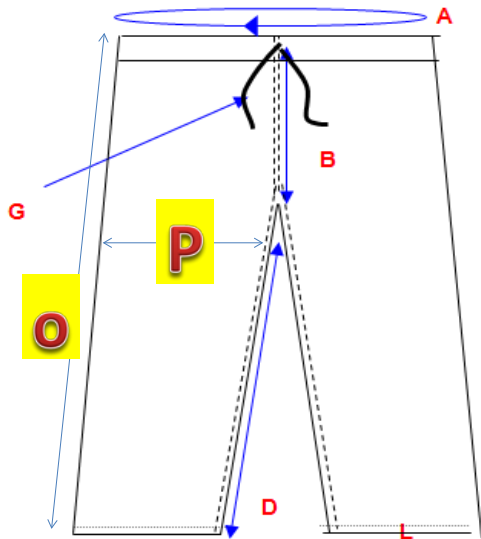

ITEM	SPNTT180	DESCRIPTION	Reversible Unisex Scrub Pant
------	----------	-------------	------------------------------

DIMENSIONAL SPECIFICATION																	
Points of Measurement	XS	S	M	L	XL	2XL	3XL	4XL	5XL								Tol.
	INCHES																+ / -
A] WAIST	35"	39"	43"	47"	51"	55"	59"	63"	67"								+/- 1
B] FRONT RISE	13"	13.5"	14"	14.5"	15"	15.5"	16"	16.5"	17"								+/- 1
C] BACKRISE	15"	15.5"	16"	16.5"	17"	17.5"	18"	18.5"	19"								+/- 1/2
D] INSEAM	30.75"	30.75"	30.75"	31"	31"	31"	31"	31"	31"								+/- 1/2
E] LEG OPENING	16.5"	17.5"	18.5"	19.5"	20.5"	21.5"	22.5"	23.5"	24.5"								+/- 1/2
F] POCKETS	6.5"X6.5"	6.5"X6.5"	6.5"X6.5"	6.5"X6.5"	6.5"X6.5"	6.5"X6.5"	6.5"X6.5"	6.5"X6.5"	6.5"X6.5"								+/- 1/2
G] BELT LENGTH	48"	52"	56"	60"	64"	68"	72"	76"	80"								+/- 1
H] WAIST HEM	1"	1"	1"	1"	1"	1"	1"	1"	1"								
I] BOTTOM HEM	0.5"	0.5"	0.5"	0.5"	0.5"	0.5"	0.5"	0.5"	0.5"								
M] POCKET DISTANCE FROM WAIST	4.25"	4.25"	4.25"	4.25"	4.25"	4.25"	4.25"	4.25"	4.25"								
N] DRAWSTRING COLOR CODE	YELLOW	WHITE	GREEN	CIEL BLUE	TAN	WINE	BROWN	WHITE									

(O) side length	43"	43.5"	44"	45"	45.5"	46"	46.5"	47"										
(P) 1/2 THIGH : 5" from crotch	11 5/8 "	12 1/8 "	13 1/8 "	13 5/8 "	14 5/8 "	15 1/4 "	15 3/4 "	16 3/4 "										