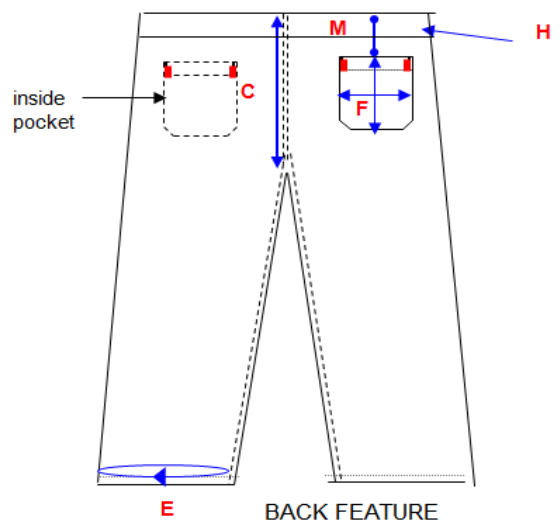

ITEM	SPNTT180	DESCRIPTION	Reversible Unisex Scrub Pant
------	----------	-------------	------------------------------

DIMENSIONAL SPECIFICATION																	
Points of Measurement	XS	S	M	L	XL	2XL	3XL	4XL	5XL								Tol.
	INCHES																+ / -
A] WAIST	35"	39"	43"	47"	51"	55"	59"	63"	67"								+/- 1
B] FRONT RISE	13"	13.5"	14"	14.5"	15"	15.5"	16"	16.5"	17"								+/- 1
C] BACKRISE	15"	15.5"	16"	16.5"	17"	17.5"	18"	18.5"	19"								+/- 1/2
D] INSEAM	30.75"	30.75"	30.75"	31"	31"	31"	31"	31"	31"								+/- 1/2
E] LEG OPENING	16.5"	17.5"	18.5"	19.5"	20.5"	21.5"	22.5"	23.5"	24.5"								+/- 1/2
F] POCKETS	6.5"X6.5"	6.5"X6.5"	6.5"X6.5"	6.5"X6.5"	6.5"X6.5"	6.5"X6.5"	6.5"X6.5"	6.5"X6.5"	6.5"X6.5"								+/- 1/2
G] BELT LENGTH	48"	52"	56"	60"	64"	68"	72"	76"	80"								+/- 1
H] WAIST HEM	1"	1"	1"	1"	1"	1"	1"	1"	1"								
I] BOTTOM HEM	0.5"	0.5"	0.5"	0.5"	0.5"	0.5"	0.5"	0.5"	0.5"								
M] POCKET DISTANCE FROM WAIST	4.25"	4.25"	4.25"	4.25"	4.25"	4.25"	4.25"	4.25"	4.25"								
N] DRAWSTRING COLOR CODE	YELLOW	WHITE	GREEN	CIEL BLUE	TAN	WINE	BROWN	WHITE									

(O) side length	43"	43.5"	44"	45"	45.5"	46"	46.5"	47"										
(P) 1/2 THIGH : 5" from crotch	11 5/8 "	12 1/8 "	13 1/8 "	13 5/8 "	14 5/8 "	15 1/4 "	15 3/4 "	16 3/4 "										