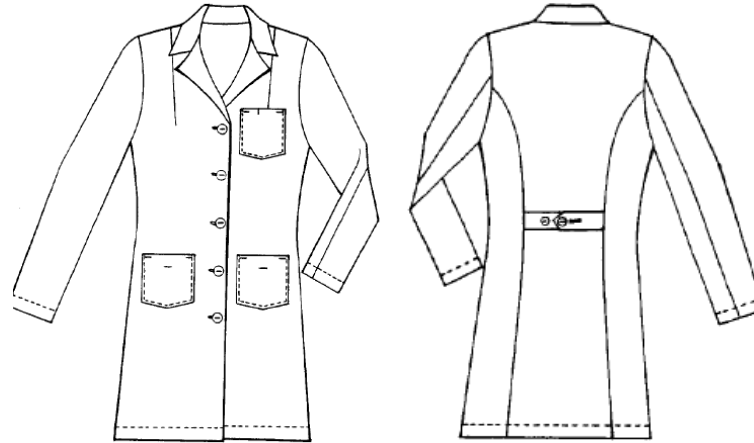

L17F

Female 65/35 Lab Coat - Belted Back
 Brand Pinnacle Image

Finished Measurement

Alpha Sizing	XXS		XS		S		M		L		XL		2X		3X		4X	
Numeric Sizing	4	6	8	10	12	14	16	18	40	42	44	46	48	50	52	54	56	Tolerance
Back Length	36 11/16	36 13/16	36 7/8	37	37 1/16	37 3/16	37 1/4	37 3/8	37 7/16	37 1/2	37 5/8	37 3/4	37 13/16	37 15/16	38	38 1/8	38 3/16	+/- 1/2"
Across Shoulder	15 3/4	16 1/8	16 1/2	16 7/8	17 1/4	17 5/8	18	18 1/4	18 1/2	18 3/4	19	19 1/4	19 1/2	19 3/4	20	20 1/4	20 1/2	+/- 1/4"
Across Blade	15 3/4	16	16 1/4	16 1/2	16 3/4	17	17 1/4	17 5/8	18	18 3/8	18 3/4	19 1/8	19 1/2	19 7/8	20 1/4	20 5/8	21	+/- 1/4"
Interior Sleeve Inseam	16 3/4	16 3/4	16 3/4	16 3/4	16 3/4	16 3/4	16 3/4	16 3/4	16 3/4	16 3/4	16 3/4	16 3/4	16 3/4	16 3/4	16 3/4	16 3/4	16 3/4	+/- 1/4"
Chest (at bottom of armhole)	36	37 3/4	39 1/2	41 1/4	43	44 3/4	46 1/2	48 1/2	50 1/2	52 1/2	54 1/2	56 1/2	58 1/2	60 1/2	62 1/2	64 1/2	66 1/2	+/- 1/2"
Waist	30 1/2	32 1/4	34	35 3/4	37 1/2	39 1/4	41	43	45	47	49	51	53	55	57	59	61	+/- 1/4"